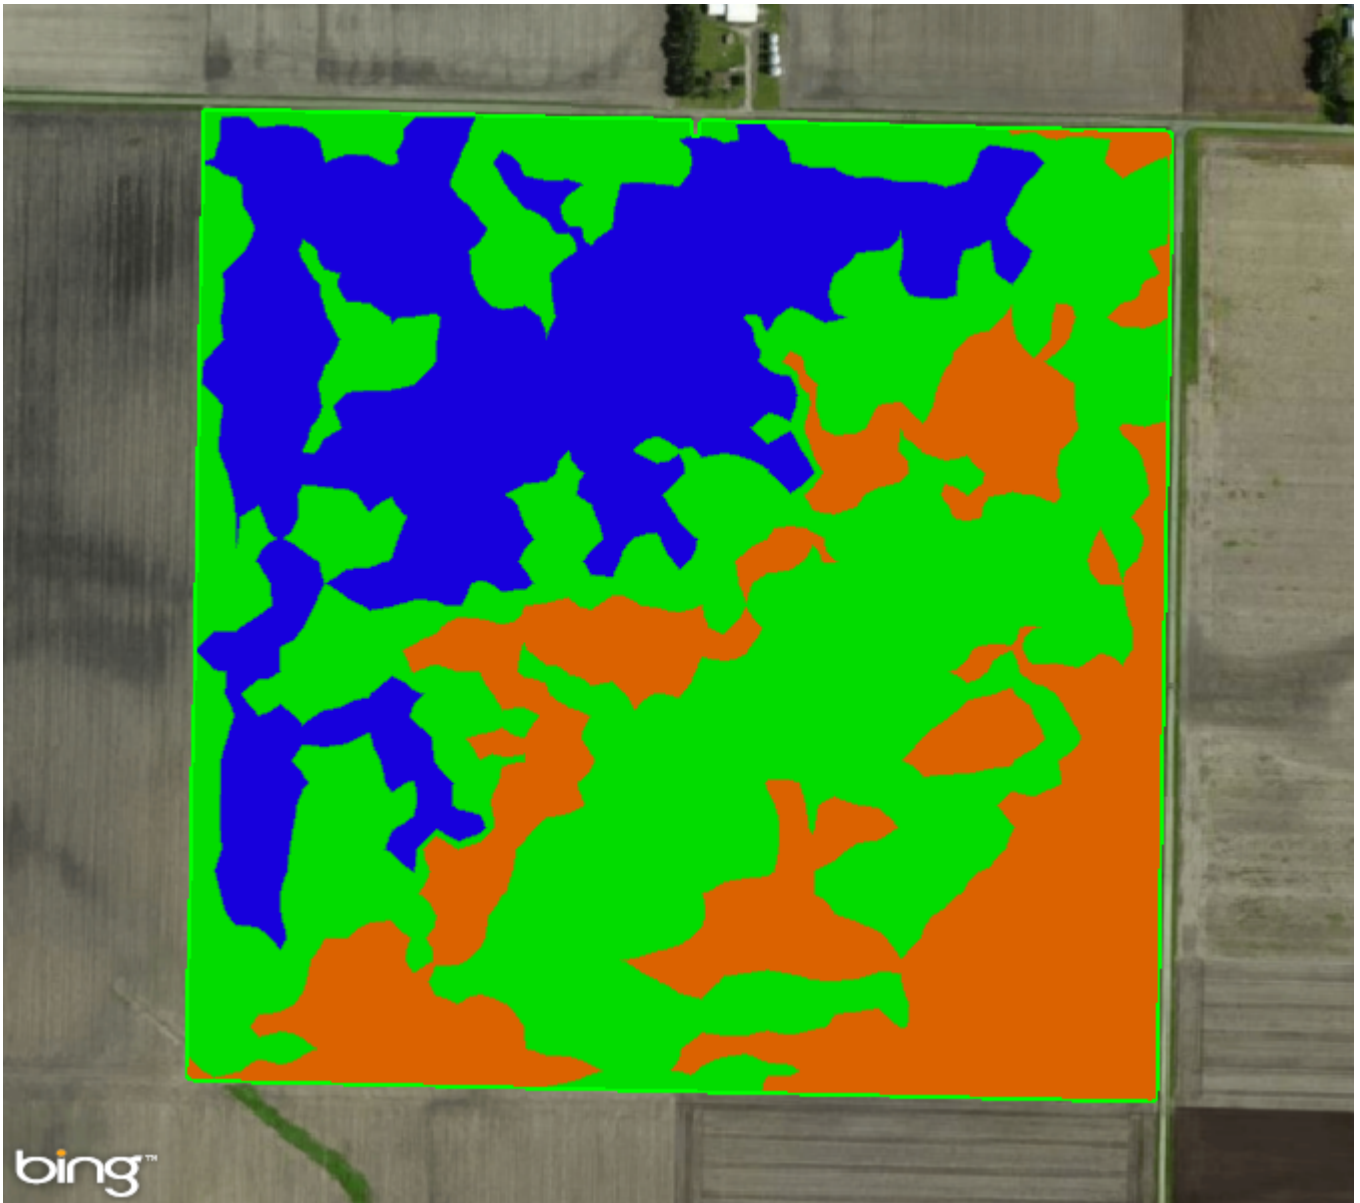

# Commercial Fertilizer

Date: 11/19/2013  
Field: 1  
Farm: Sample 1  
Grower: Sample Farmer  
Area: 158.54 ac  
Lat: 40.20530°N  
Lon: 089.50984°W

One in = 520 feet  
0 175 349 524 698 873

## Fertilizer Rate

120	( 41.86 ac)
150	( 75.19 ac)
180	( 41.49 ac)