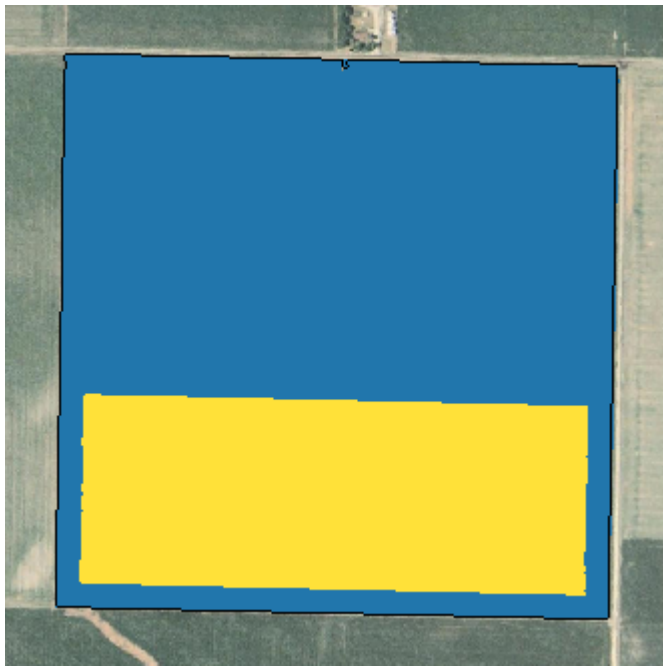

# Corn Yield by Hybrid/Variety

Grower: Sample Farmer  
 Farm: Sample 1  
 Field: 1  
 Area: 158.54 ac

Dry Yield - Corn - 2013  
■ 14.04 - 174.96 (5.70 ac)  
■ 174.98 - 214.22 (19.36 ac)  
■ 214.23 - 240.65 (33.60 ac)  
■ 240.65 - 261.64 (51.46 ac)  
■ 261.64 - 350 (47.08 ac)

Legend	Seed		Avg	Dry Yield		Avg Moisture	Total	
	Company	Hybrid/Variety		Min	Max		Bushels	Acres
<span style="color: yellow;">■</span>	FS/GROWMAI	FS 66JV4 RIB	254.37	14.55	350.00	19.44 %	12,352.19	48.56
<span style="color: blue;">■</span>	DEKALB	DKC61-88RIB	239.05	16.18	350.00	17.20 %	25,644.91	107.28
<span style="color: gray;">■</span>	N/A	N/A	237.86	14.04	350.00	17.73 %	321.09	1.35
	All	All	243.77	14.04	350.00	17.90 %	38,318.19	157.19