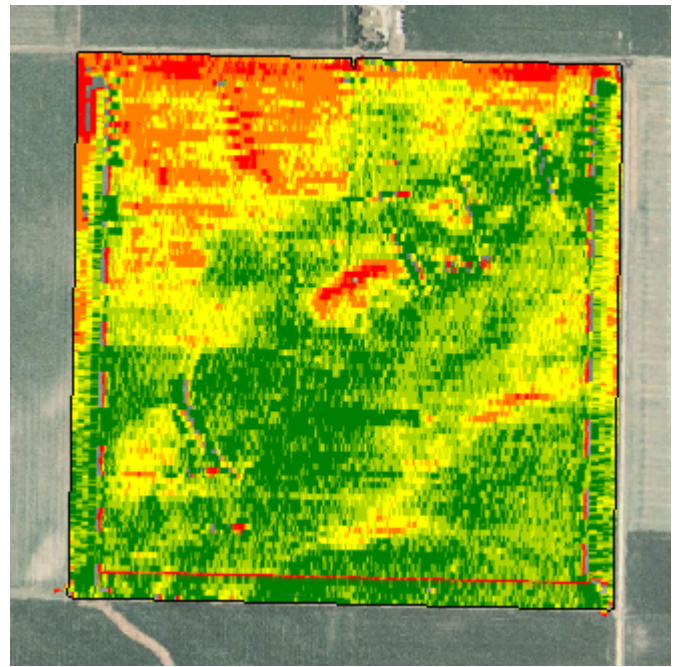

# Corn Yield by Hybrid/Variety

Grower: Sample Farmer  
 Farm: Sample 1  
 Field: 1  
 Area: 158.54 ac

Dry Yield - Corn - 2013  
■ 14.04 - 174.96 (5.70 ac)  
■ 174.98 - 214.22 (19.36 ac)  
■ 214.23 - 240.65 (33.60 ac)  
■ 240.65 - 261.64 (51.46 ac)  
■ 261.64 - 350 (47.08 ac)

Legend	Seed		Avg	Dry Yield		Avg Moisture	Total	
	Company	Hybrid/Variety		Min	Max		Bushels	Acres
<span style="color: yellow;">■</span>	FS/GROWMAI	FS 66JV4 RIB	254.37	14.55	350.00	19.44 %	12,352.19	48.56
<span style="color: blue;">■</span>	DEKALB	DKC61-88RIB	239.05	16.18	350.00	17.20 %	25,644.91	107.28
<span style="color: gray;">■</span>	N/A	N/A	237.86	14.04	350.00	17.73 %	321.09	1.35
	All	All	243.77	14.04	350.00	17.90 %	38,318.19	157.19